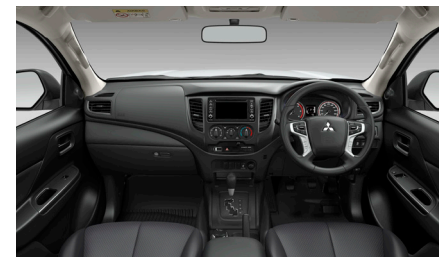

TRITON

**MITSUBISHI
MOTORS**

Drive your Ambition

The Mitsubishi 23MY Triton Cab Chassis 4x2 and 4x4 range are robust, reliable, and safe to get the hard jobs done, whether it's on the farm, the building site, outback or around the town. The Triton's dependable, durable design and toughness allows you to get the job done anytime, every time.

GLX

[4WD] 6 MT 6 AT

Dual Tone Fabric Black & Dark Grey

CLUB CAB
- CAB CHASSIS

GLX

[4WD] 6 MT 6 AT

Dual Tone Fabric Black & Dark Grey

DOUBLE CAB
- CAB CHASSIS

GLX

[4WD] 6 AT

Dual Tone Fabric Black & Dark Grey

SINGLE CAB

CLUB CAB

DOUBLE CAB

2WD GLX SINGLE CAB - CAB CHASSIS DIESEL

FEATURES: