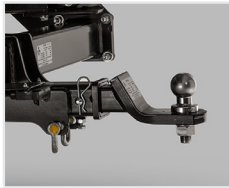

COLOUR

White (S)

Graphite Grey (M)

Sterling Silver (M)

(S) Solid
(M) Metallic

KEY ACCESSORIES

Neoprene seat covers

Towbar Kit - Double and Club Cab with / without Rear step bumper