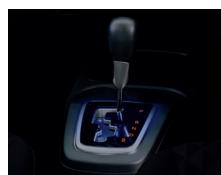

For more information about this accessory pack or any accessories, speak to your local Mitsubishi dealer today.

Front Air Dam

Side Air Dam

Rear Air Dam

Console Illumination - Blue

Floor Illumination - Blue