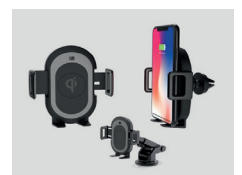

For more information about this accessory pack or any accessories, speak to your local Mitsubishi dealer today.

Front Air Dam

Side Air Dam

Rear Air Dam

Console Illumination - Blue

Floor Illumination - Blue